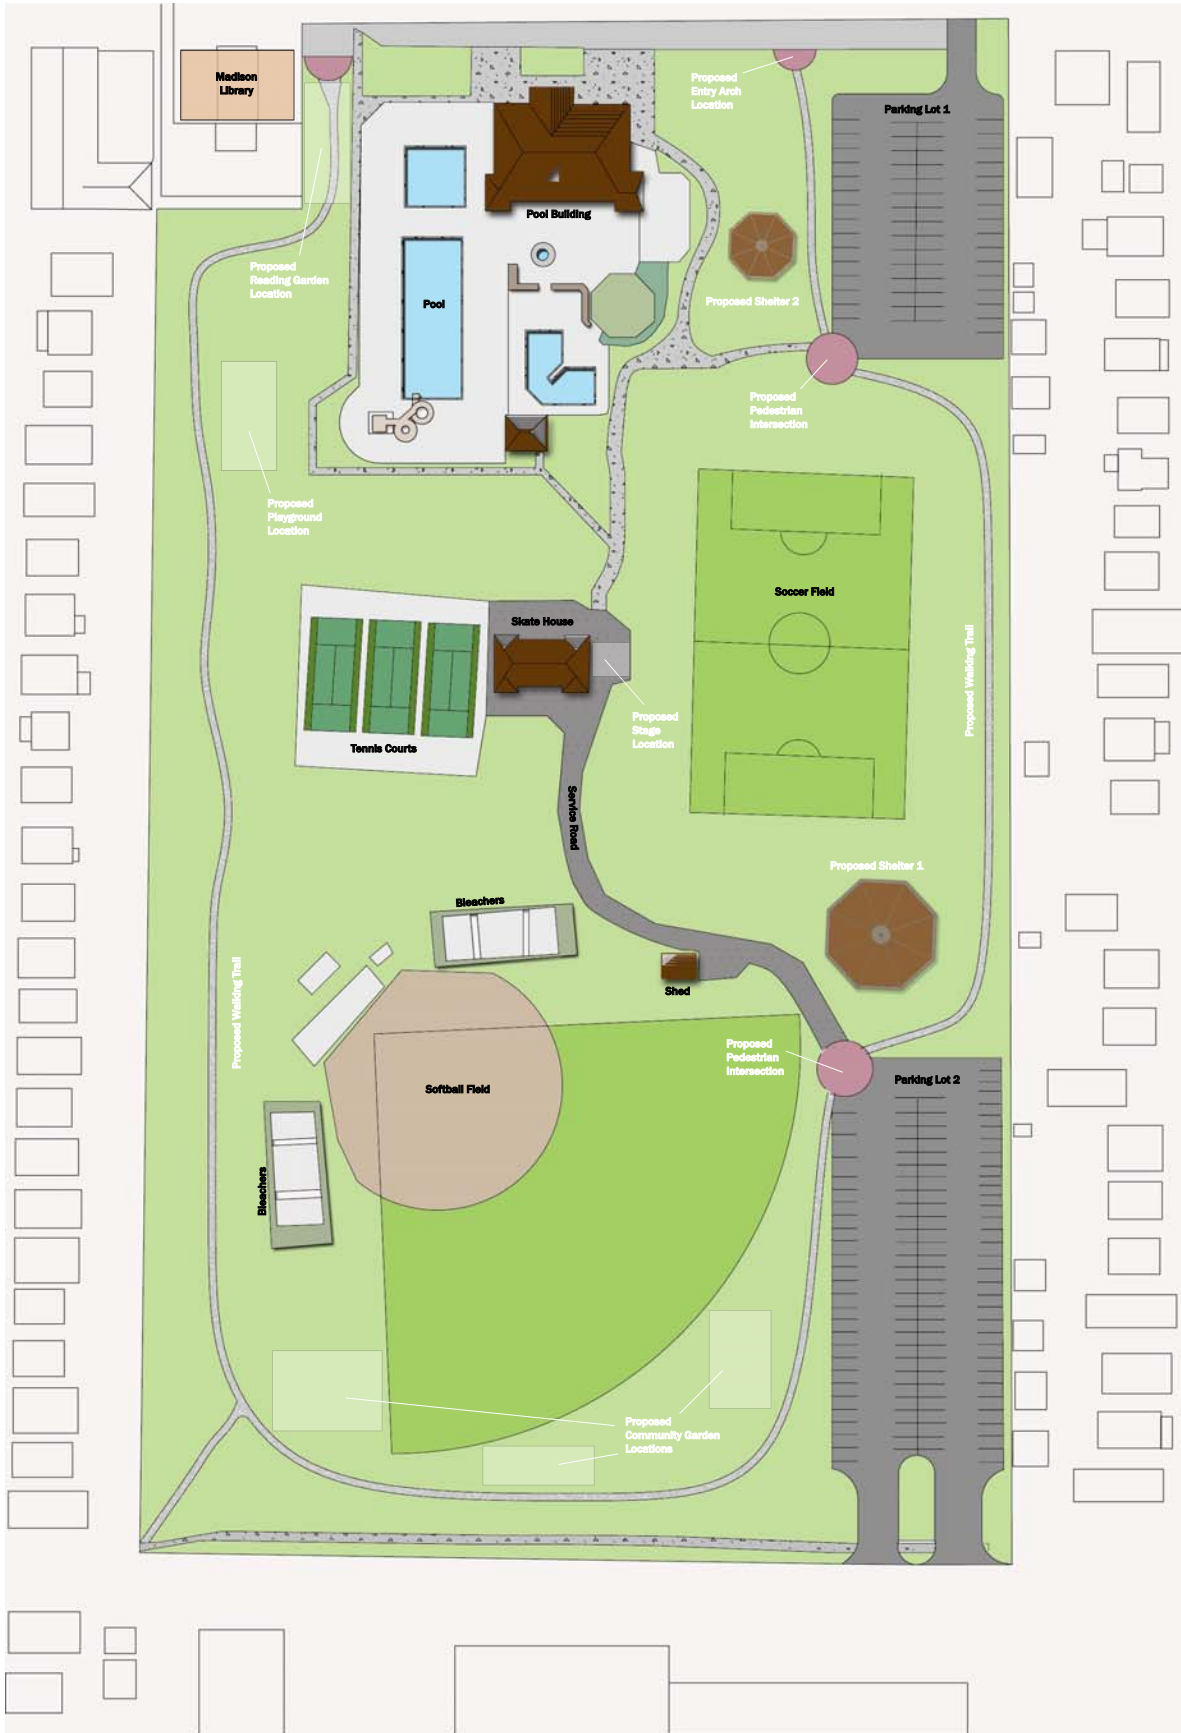

MADISON PARK MASTER PLAN

DRAFT CONCEPT

July 2008

Prepared for: The Friends of Madison Park
 By: Dru Siley, AICP-ASLA
 Date: July 2008
 Drawing #: MP Concept #1

LKWD